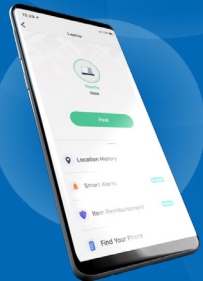

Find your lost things, including your laptop

What is Tile?

Tile's free app and Bluetooth® devices help you find your lost things

1. Attach Tile to your things

2. Use your phone/laptop to find them

Use your laptop to find your phone.
Use your phone to find your laptop.

How does Tile work?

Find your Tiled item nearby
**up to 400 ft Bluetooth® range*

Find your Tiled item far away
See its most recent location or enlist anonymous help from the Tile Network

Discover more at: intel.com/wireless